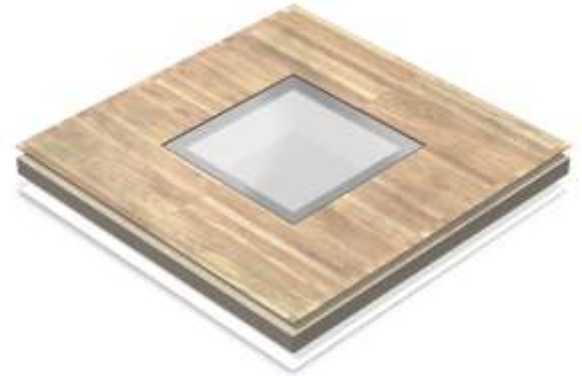

The Walk-on Floorlight By Vision AGI

Detailed Description

Features:

Grade 6063-T6 Extruded Aluminium
Polyester Powder Coating to Minimum 60 Microns
BS EN 1991-1 1.5kN/m² UDL & 2.0kN/m² PL

Usage:

Suitable for all floor constructions and coverings e.g. timber, tiled, stone etc.

Product Guidance

As Standard:

Stock / Standard Sizes (Non-standard sizes and shapes are available on request)

(mm)	Height	1000	1200	1400
Width				
1000		✓	✓	✓
1200		✓	✓	✓
1400		✓	✓	✓

Glazing Details:

12mm Toughened / 1.52mm PVB Interlayer / 12mm Toughened Outer