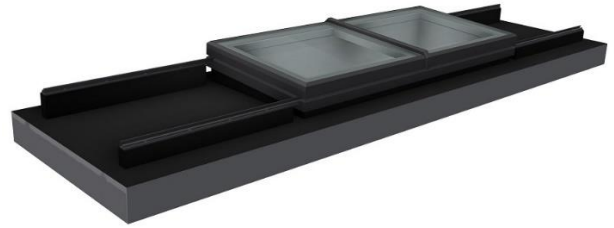

Sliding Rooflight (Bi-Parting Slide Over Roof Rooflight)

By Vision AGI Limited

Detailed Description

Features:

Grade 6063-T6 Extruded Aluminium
Fully Thermally Broken
Polyester Powder Coating to Minimum 60 Microns
Suitable for Marine / Coastal Environments
Stainless Steel Concealed Fixings
Air permeability – TBC
Watertightness – TBC
Wind resistance – TBC
Controlled by wall-mounted touch screen
Can be controlled remotely by app on smart device

Usage:

Suitable for all nominally flat roof constructions and coverings e.g. Single Ply PVC, Fiberglass, lead, copper, zinc and other standing seams and asphaltic material.

Suitable for Green / Sedum Roofs

Product Guidance

As Standard:

Wide range of sizes available:

Up to 7000mm (external **Width**) in the sliding direction

Up to 4000mm (external **Span**) down the fall

NB: These are external kerb sizes.

Internal finished sizes; minus 300mm from above Width & Height dimensions

Glazing Details:

6mm Toughened Outer

20 mm Warm Edge Spacer with 90% Argon Cavity

6mm Toughened Low-e Inner

Glass Centre Pane U-Value 1.1W/m²

Colour:

Internal – Ral 9010 Matt

External – Ral 7015 Matt